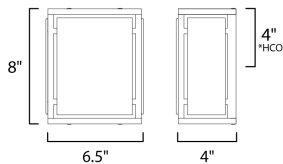

LAMPING

INPUT VOLTAGE : 120V
BULB : 2 x 40W Incandescent E12 Candelabra , 80W Total
BULB INCLUDED : (Not Included)
DIMMABLE : Y
LIGHTING_DIRECTION : Omni